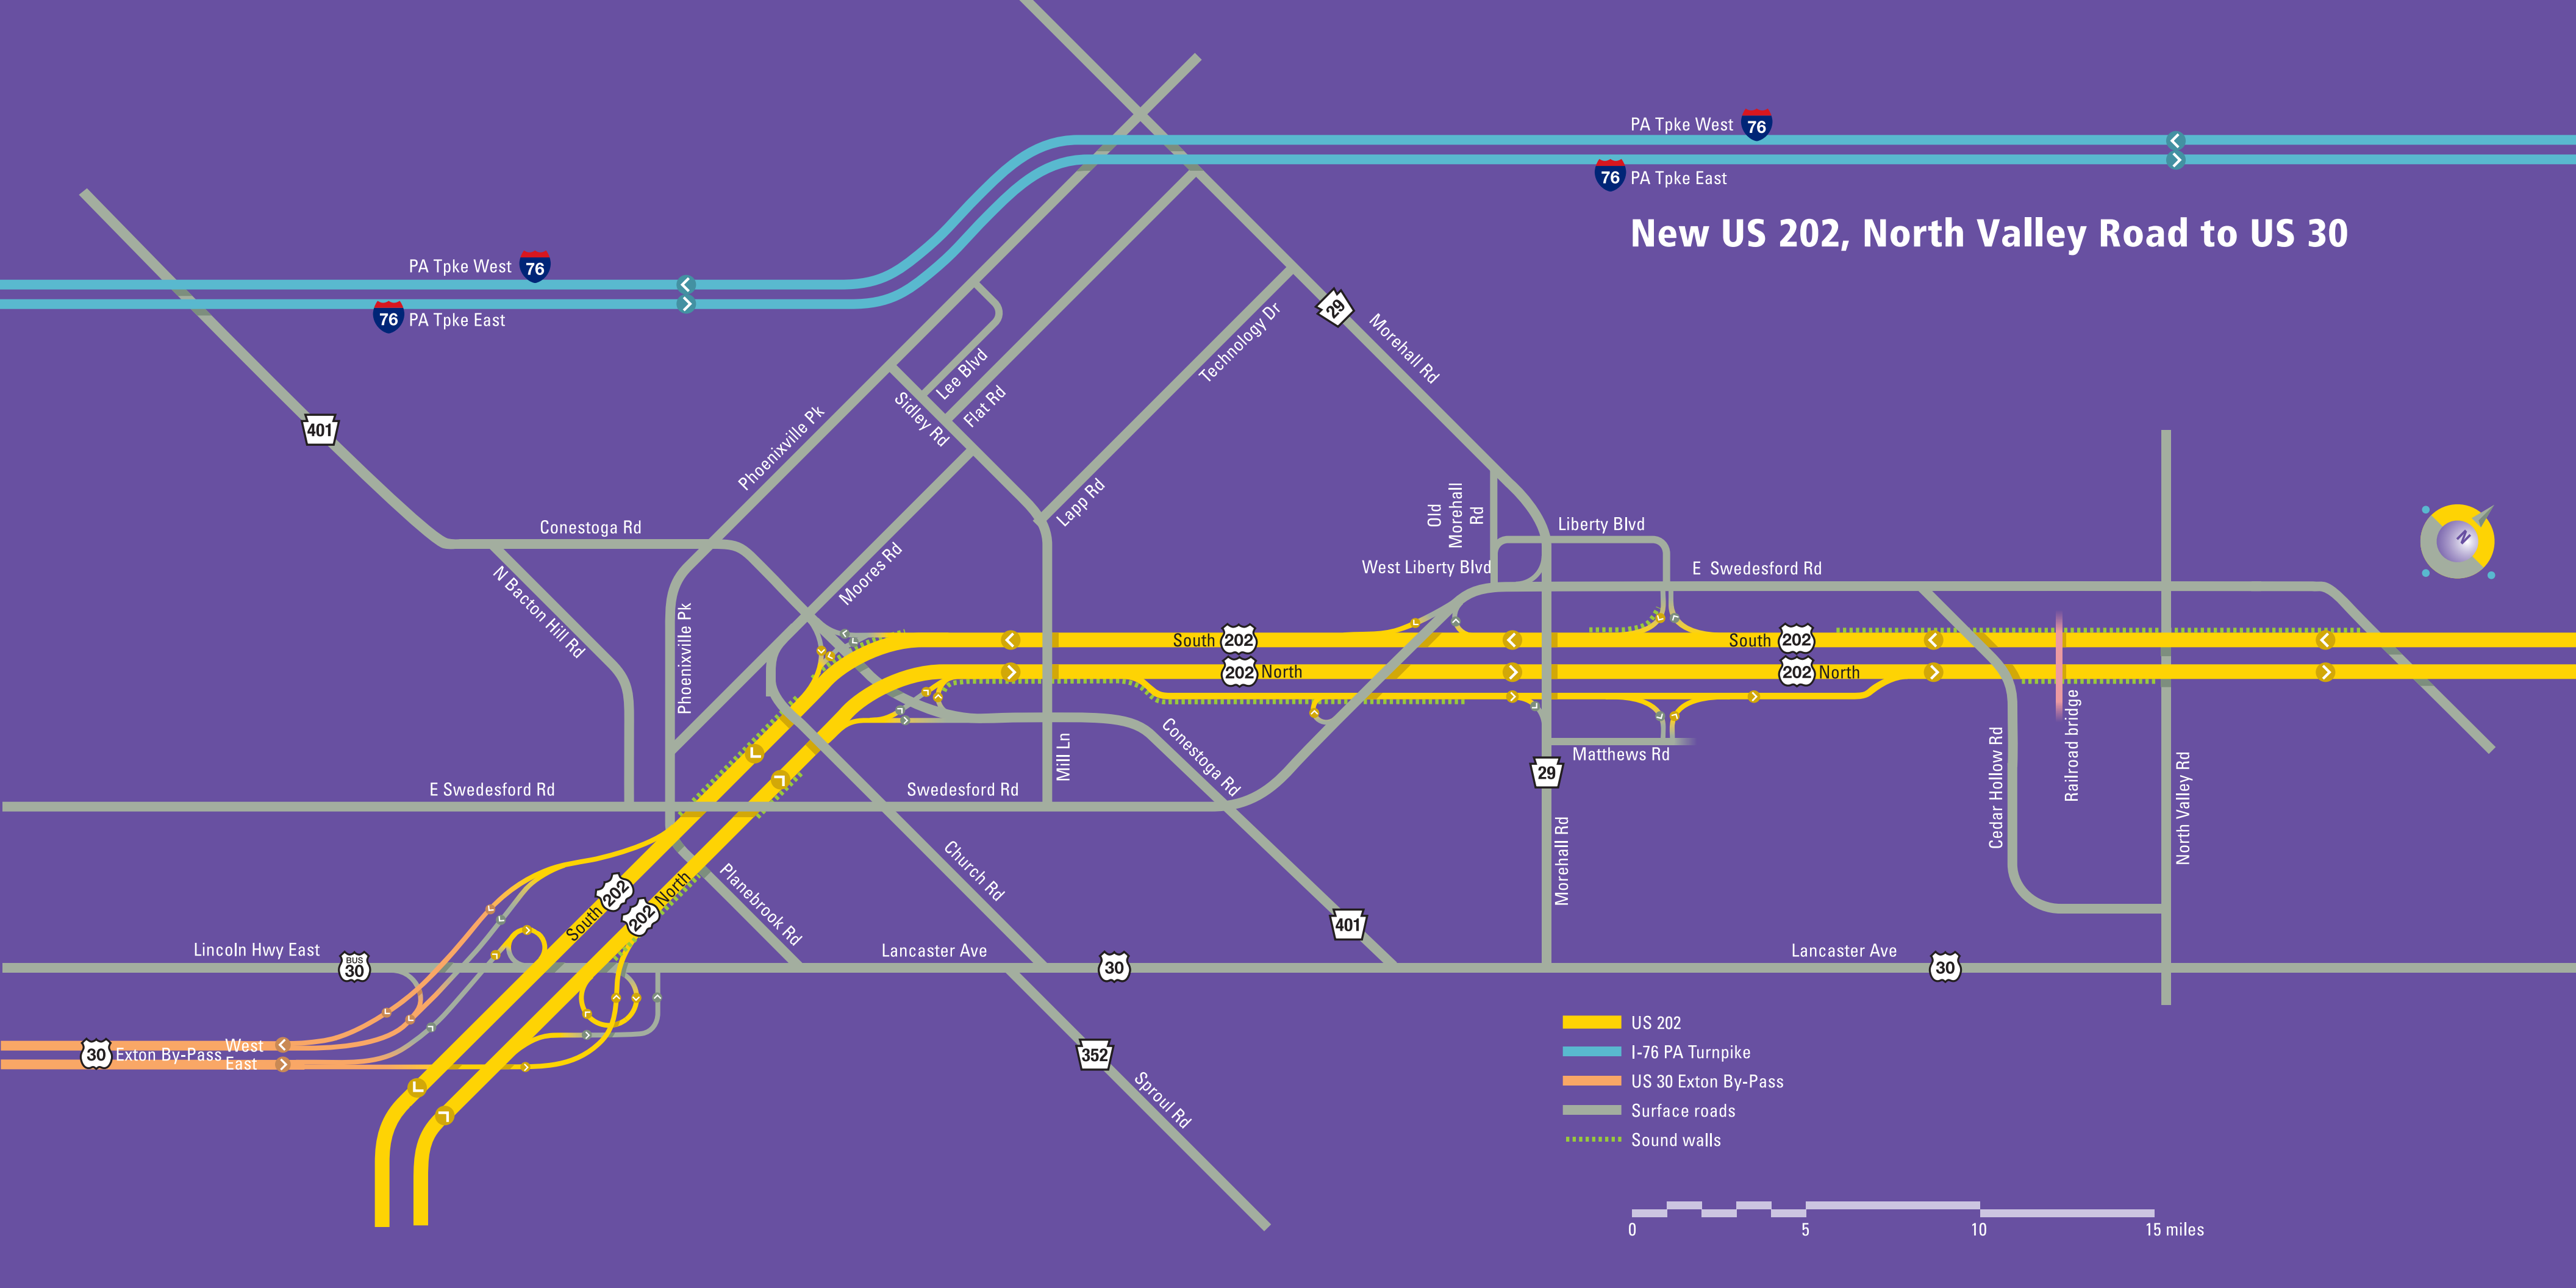

New US 202, North Valley Road to US 30

- US 202
- I-76 PA Turnpike
- US 30 Exton By-Pass
- Surface roads
- Sound walls

0 5 10 15 miles